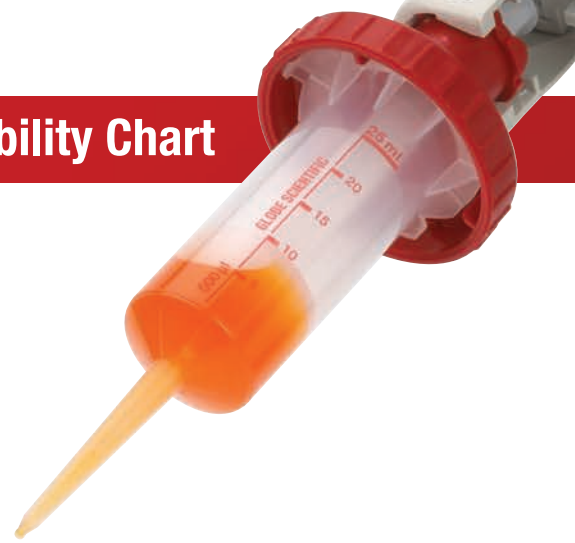

Diamond RV-Pette-PRO™ Dispenser Syringe Tips

Compatibility Chart

The wide range of sizes match all sizes offered by other manufacturers and eliminates the need to change protocols or practice!