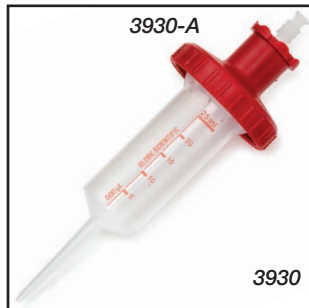

Diamond RV-Pette-PRO™ Dispenser Syringe Tips

Precision manufacturing under strict quality controls ensures that RV-Pette PRO™ Dispenser Syringe Tips deliver excellent results when used with Diamond RV-Pette PRO™ Repeat Volume Pipettors and most popular brands of repeat volume pipettors. RV-Pette PRO™ tips are available in 12 sizes for dispensing volumes from 1µL to 5500µL and are available non-sterile and sterile.

FEATURES:

Variety – Wide range of sizes match all sizes offered by other manufacturers and eliminates the need to change protocols or practice.

Simplicity – New colored adapter ring for automatic tip recognition on select Eppendorf® pipettors. Industry standard color coding of ring ensures easy volume identification.

Safety – Tips use the direct displacement method and are the safe, secure choice for handling a wide range of liquids including those that are viscous, infectious, and volatile.

Reliability – Each tip is tested during the automated manufacturing process.

Confidence – Sterile tips are individually wrapped and certified to be RNase, DNase, ATP, and pyrogen free for even the most critical applications

Non-Sterile	Sterile		
Item #	Item #	Size	Unit
3920	3920S	0.05mL	100
3921	3921S	0.1mL	100
3922	3922S	0.2mL	100
3923	3923S	0.5mL	100
3924	3924S	1.0mL	100
3925	3925S	1.25mL	100
3926	3926S	2.5mL	100
3927	3927S	5mL	100
3928	3928S	10mL	100
3929	3929S	12.5mL	100
3930	3930S	25mL*	25
3931	3931S	50mL*	25

*Includes 1 tip adapter per box of 25.

Item #	Description	Unit
3930-A	Adapter for 25mL Tip	Each
3931-A	Adapter for 50mL Tip	Each

Item #	Description	Unit
3915	Dispenser Tip Starter Pack: (5) each tip size, non-sterile, (1) 25mL tip adapter, (1) 50mL tip adapter (1) dosage chart	Each

3928

3930