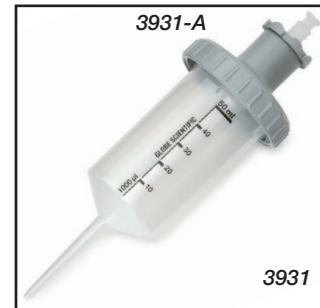

3929

3931

RV-Pette PRO™ Syringe Tip compatibility chart on reverse >>